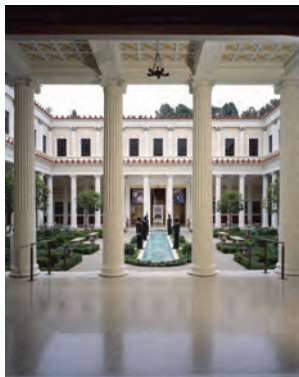

The Getty Villa

Architecture & Gardens

1
Entry Pavilion

2
View of the J. Paul Getty Museum

3
View of the J. Paul Getty Museum and
Barbara and Lawrence Fleischman Theater

4
Museum Store/Cafe building

5
Herb Garden

6
Atrium

7
Inner Peristyle

8
East Garden

9
Outer Peristyle

The J. Paul Getty Museum Galleries

10
Dionysos and the Theater

11
Temple of Herakles

12
Mythological Heroes